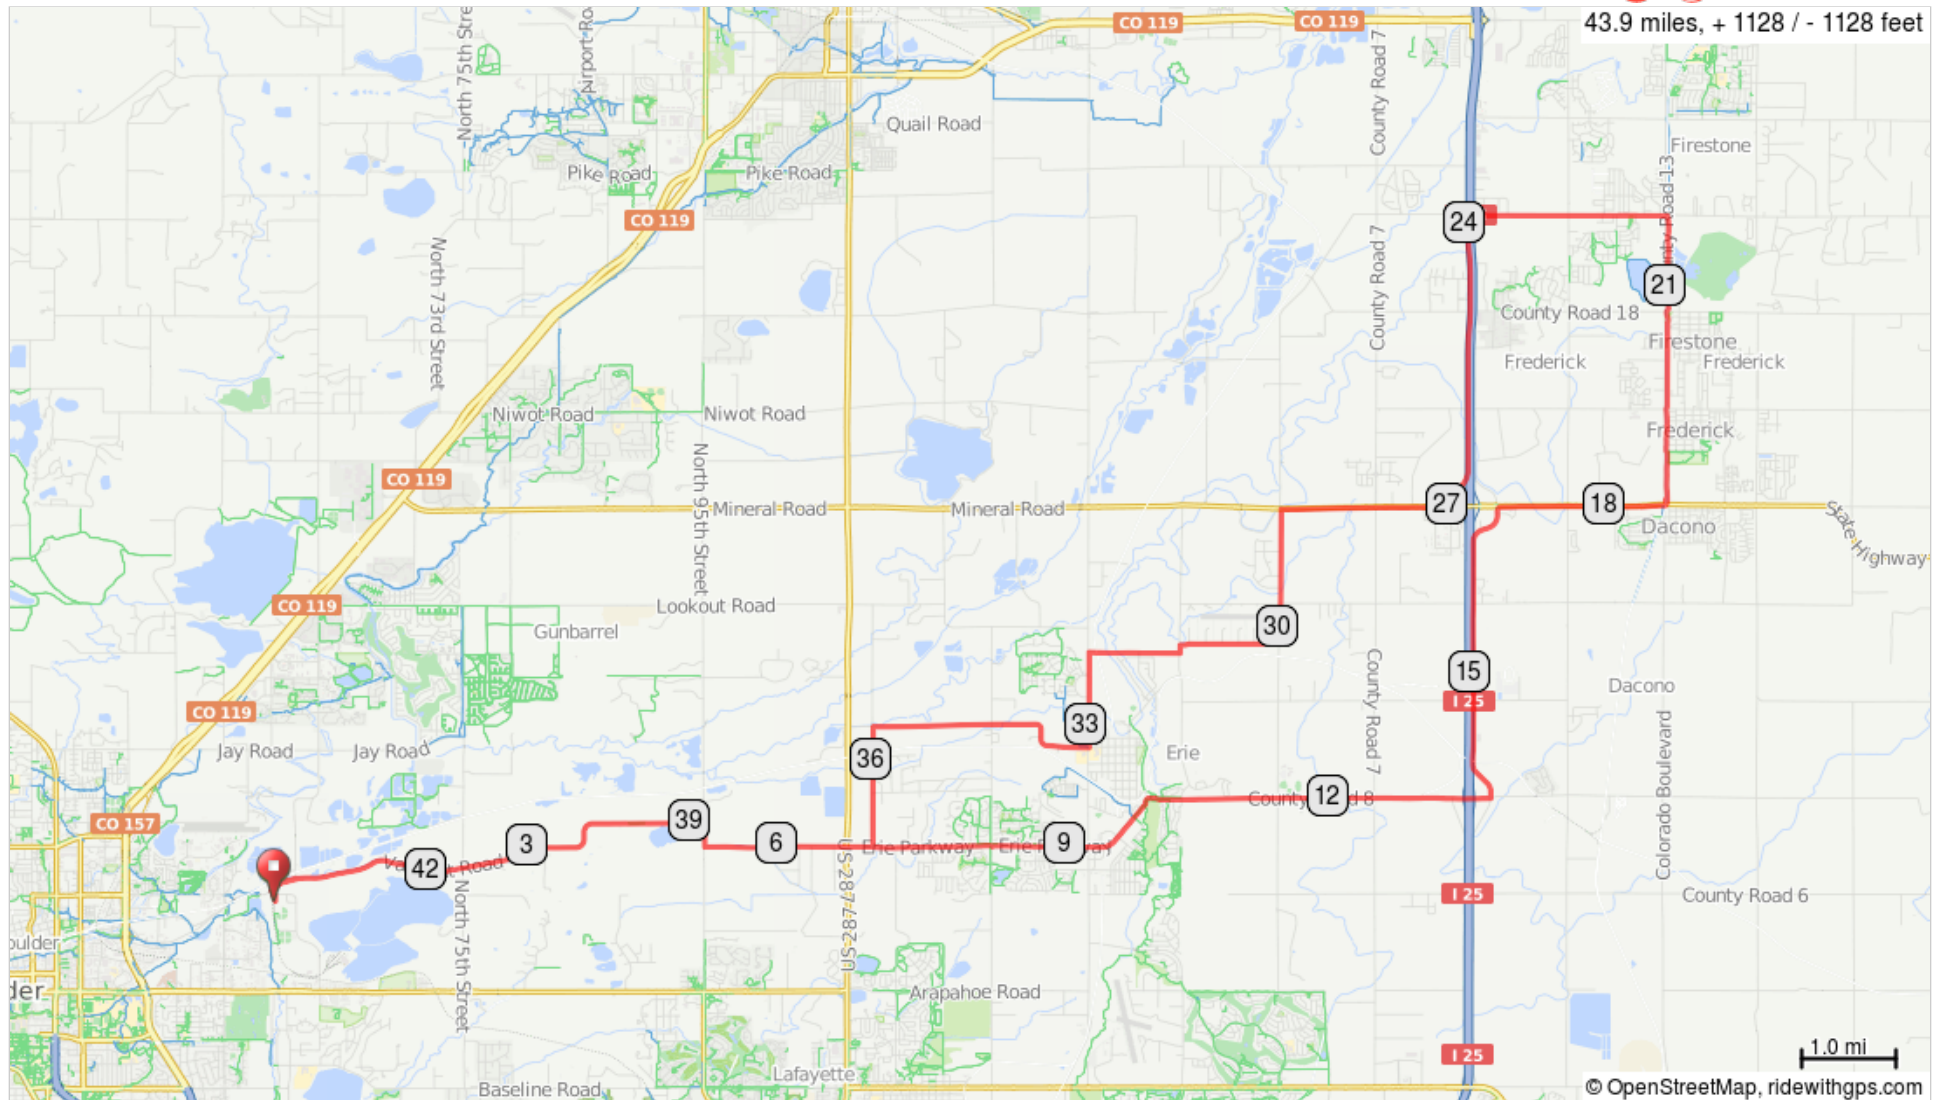

Stazio to Firestone, Deja Lu Coffee Shop

43.9 miles, + 1128 / - 1128 feet

Stazio to Firestone, Deja Lu Coffee Shop

0.0	0.0	▀	Start of route
0.1	0.1	←	L onto Valmont Rd
0.1	0.0	→	R onto Butte Mill Rd
0.1	0.0	→	R onto Valmont Rd
5.0	4.8	→	R onto N 95th St
5.2	0.3	←	L onto Isabelle Rd
8.2	3.0	↑	At the traffic circle, continue straight to stay on Erie Pkwy/Isabelle Rd
13.7	5.4	←	L onto E I25 Frontage Rd
16.9	3.2	→	R onto CO-52 E
18.6	1.7	←	L onto Colorado Blvd
18.7	0.1	←	L onto Old Railroad Trail
19.2	0.4	↑	Continue onto Firestone Trail

19.2 miles. +518/-709 feet

20.6	1.4	↑	Continue straight to stay on Firestone Trail
21.1	0.5	→	R
21.1	0.0	←	Deja Lu Bookstore and Coffee Shop on L
21.1	0.0	→	R onto Firestone Trail
21.8	0.7	←	L onto Pine Cone Ave/WCR 20
21.8	0.0	↑	Continue onto Bella Rosa Pkwy
23.9	2.1	←	L onto I-25 Frontage Rd
27.0	3.1	→	R onto CO-52 W
28.8	1.8	←	L onto Co Rd 5
30.1	1.4	→	R onto Rue De Trust
31.2	1.0	←	L onto Co Rd 3
31.3	0.1	→	R onto County Rd 10 1/2

12.1 miles. +295/-200 feet

32.2	0.9	←	L onto E County Line Rd
33.2	1.0	→	R onto Jasper Rd/Jay Rd
33.7	0.5	→	Keep R to stay on Jasper Rd/Jay Rd
35.6	2.0	←	L onto N 109th St
36.9	1.2	→	R onto Isabelle Rd
38.6	1.8	→	R onto N 95th St
38.9	0.2	←	L onto Valmont Rd
43.7	4.9	←	L onto Butte Mill Rd
43.8	0.1	←	L onto Valmont Rd
43.8	0.0	→	R onto Stazio Dr, End of Route
43.9	0.0	▀	End of route

12.6 miles. +379/-182 feet