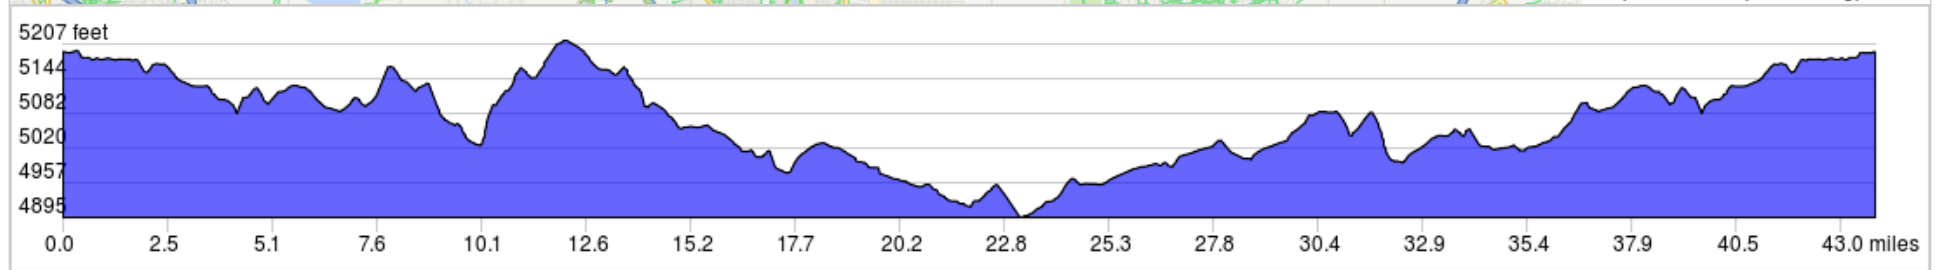

Stazio to Firestone, Deja Lu Coffee Shop

43.9 miles, + 1128 / - 1128 feet

Stazio to Firestone, Deja Lu Coffee Shop

0.0	0.0	▀	Start of route
0.1	0.1	←	L onto Valmont Rd
0.1	0.0	→	R onto Butte Mill Rd
0.1	0.0	→	R onto Valmont Rd
5.0	4.8	→	R onto N 95th St
5.2	0.3	←	L onto Isabelle Rd
8.2	3.0	↑	At the traffic circle, continue straight to stay on Erie Pkwy/Isabelle Rd
13.7	5.4	←	L onto E I25 Frontage Rd
16.9	3.2	→	R onto CO-52 E
18.6	1.7	←	L onto Colorado Blvd
18.7	0.1	←	L onto Old Railroad Trail
19.2	0.4	↑	Continue onto Firestone Trail

19.2 miles. +518/-709 feet

20.6	1.4	↑	Continue straight to stay on Firestone Trail
21.1	0.5	→	R
21.1	0.0	←	Deja Lu Bookstore and Coffee Shop on L
21.1	0.0	→	R onto Firestone Trail
21.8	0.7	←	L onto Pine Cone Ave/WCR 20
21.8	0.0	↑	Continue onto Bella Rosa Pkwy
23.9	2.1	←	L onto I-25 Frontage Rd
27.0	3.1	→	R onto CO-52 W
28.8	1.8	←	L onto Co Rd 5
30.1	1.4	→	R onto Rue De Trust
31.2	1.0	←	L onto Co Rd 3
31.3	0.1	→	R onto County Rd 10 1/2

12.1 miles. +295/-200 feet

32.2	0.9	←	L onto E County Line Rd
33.2	1.0	→	R onto Jasper Rd/Jay Rd
33.7	0.5	→	Keep R to stay on Jasper Rd/Jay Rd
35.6	2.0	←	L onto N 109th St
36.9	1.2	→	R onto Isabelle Rd
38.6	1.8	→	R onto N 95th St
38.9	0.2	←	L onto Valmont Rd
43.7	4.9	←	L onto Butte Mill Rd
43.8	0.1	←	L onto Valmont Rd
43.8	0.0	→	R onto Stazio Dr, End of Route
43.9	0.0	▀	End of route

12.6 miles. +379/-182 feet